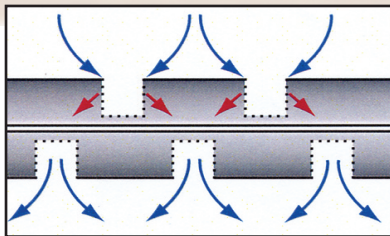

Tamarack Technologies

introduces the

WHOLE HOUSE WINDOW FILTER

THE TAMARACK WHOLE HOUSE WINDOW FILTER

- Works with any Whole House Fan
- Adjustable for Multiple Widths
- 11-1/2" High x 20-1/4" Deep
- Expands from 20-1/4" to 36-1/2" Wide
- Keeps Out Dust, Dirt and Pollen
- Gasket Allows for a Snug Fit
- Coated Metal Frame
- White Color

320 Main Street • Buzzards Bay, Ma 02532
508-759-4660 / 800-222-5932 / Fax 508-759-6001

Tamarack Technologies introduces the

WHOLE HOUSE WINDOW FILTER

Replaceable Filter Element

Screen baffle allows fresh filtered air to enter and keeps out rain, snow and wind.

Expands from 20-1/4" to 36-1/2" Wide

The United States Consumer Product Safety Commission has recommended several steps to help prevent injury:

- Do not depend on filters or screens to keep children from falling out of windows
- Whenever possible open windows from the top – not the bottom
- Keep furniture away from windows to discourage children from climbing near windows